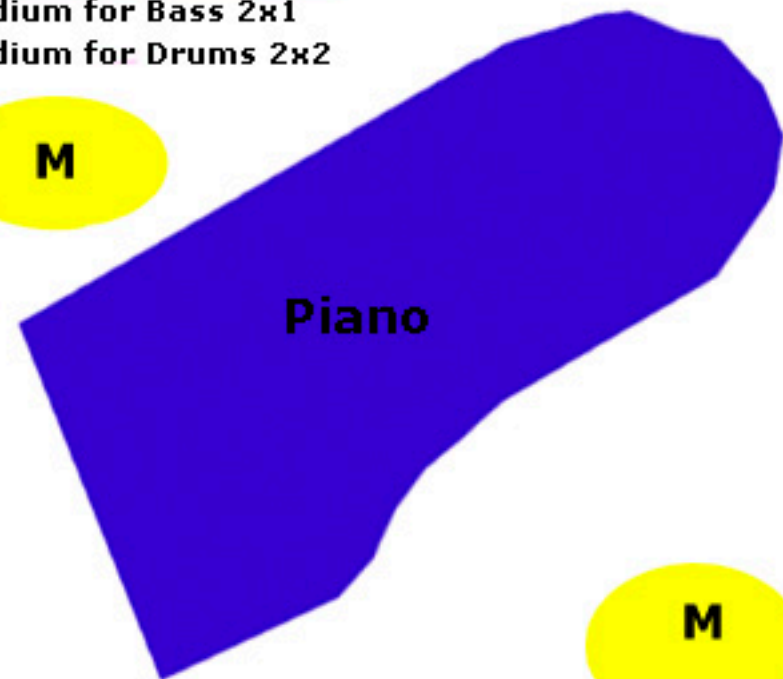

Stageplan 4beat6

Contact engineer: Barry Olthof +31(0)6-53547946

- 6 Monitors
- Stage 7 x 5 meters
- 220 Volts clean group
- 12 Microphones
- 1 Presentation mic.
- Podium for Bass 2x1
- Podium for Drums 2x2

Piano

Bass

Drums

Guitar

Vibes

Clarinet

Microphones

- 1:BD=D12
- 2:SN=SM57
- 3:OH (ride)=cond.
- 4:OH (hh)=cond.
- 5:Bass=RE20
- 6:Gi ak.=cond.
- 7:gi amp=dyn.
- 8:Pi L =cond.
- 9:Pi R =cond.
- 10:Vib L =dyn.
- 11:Vib R cond.
- 12:Cl=cond.